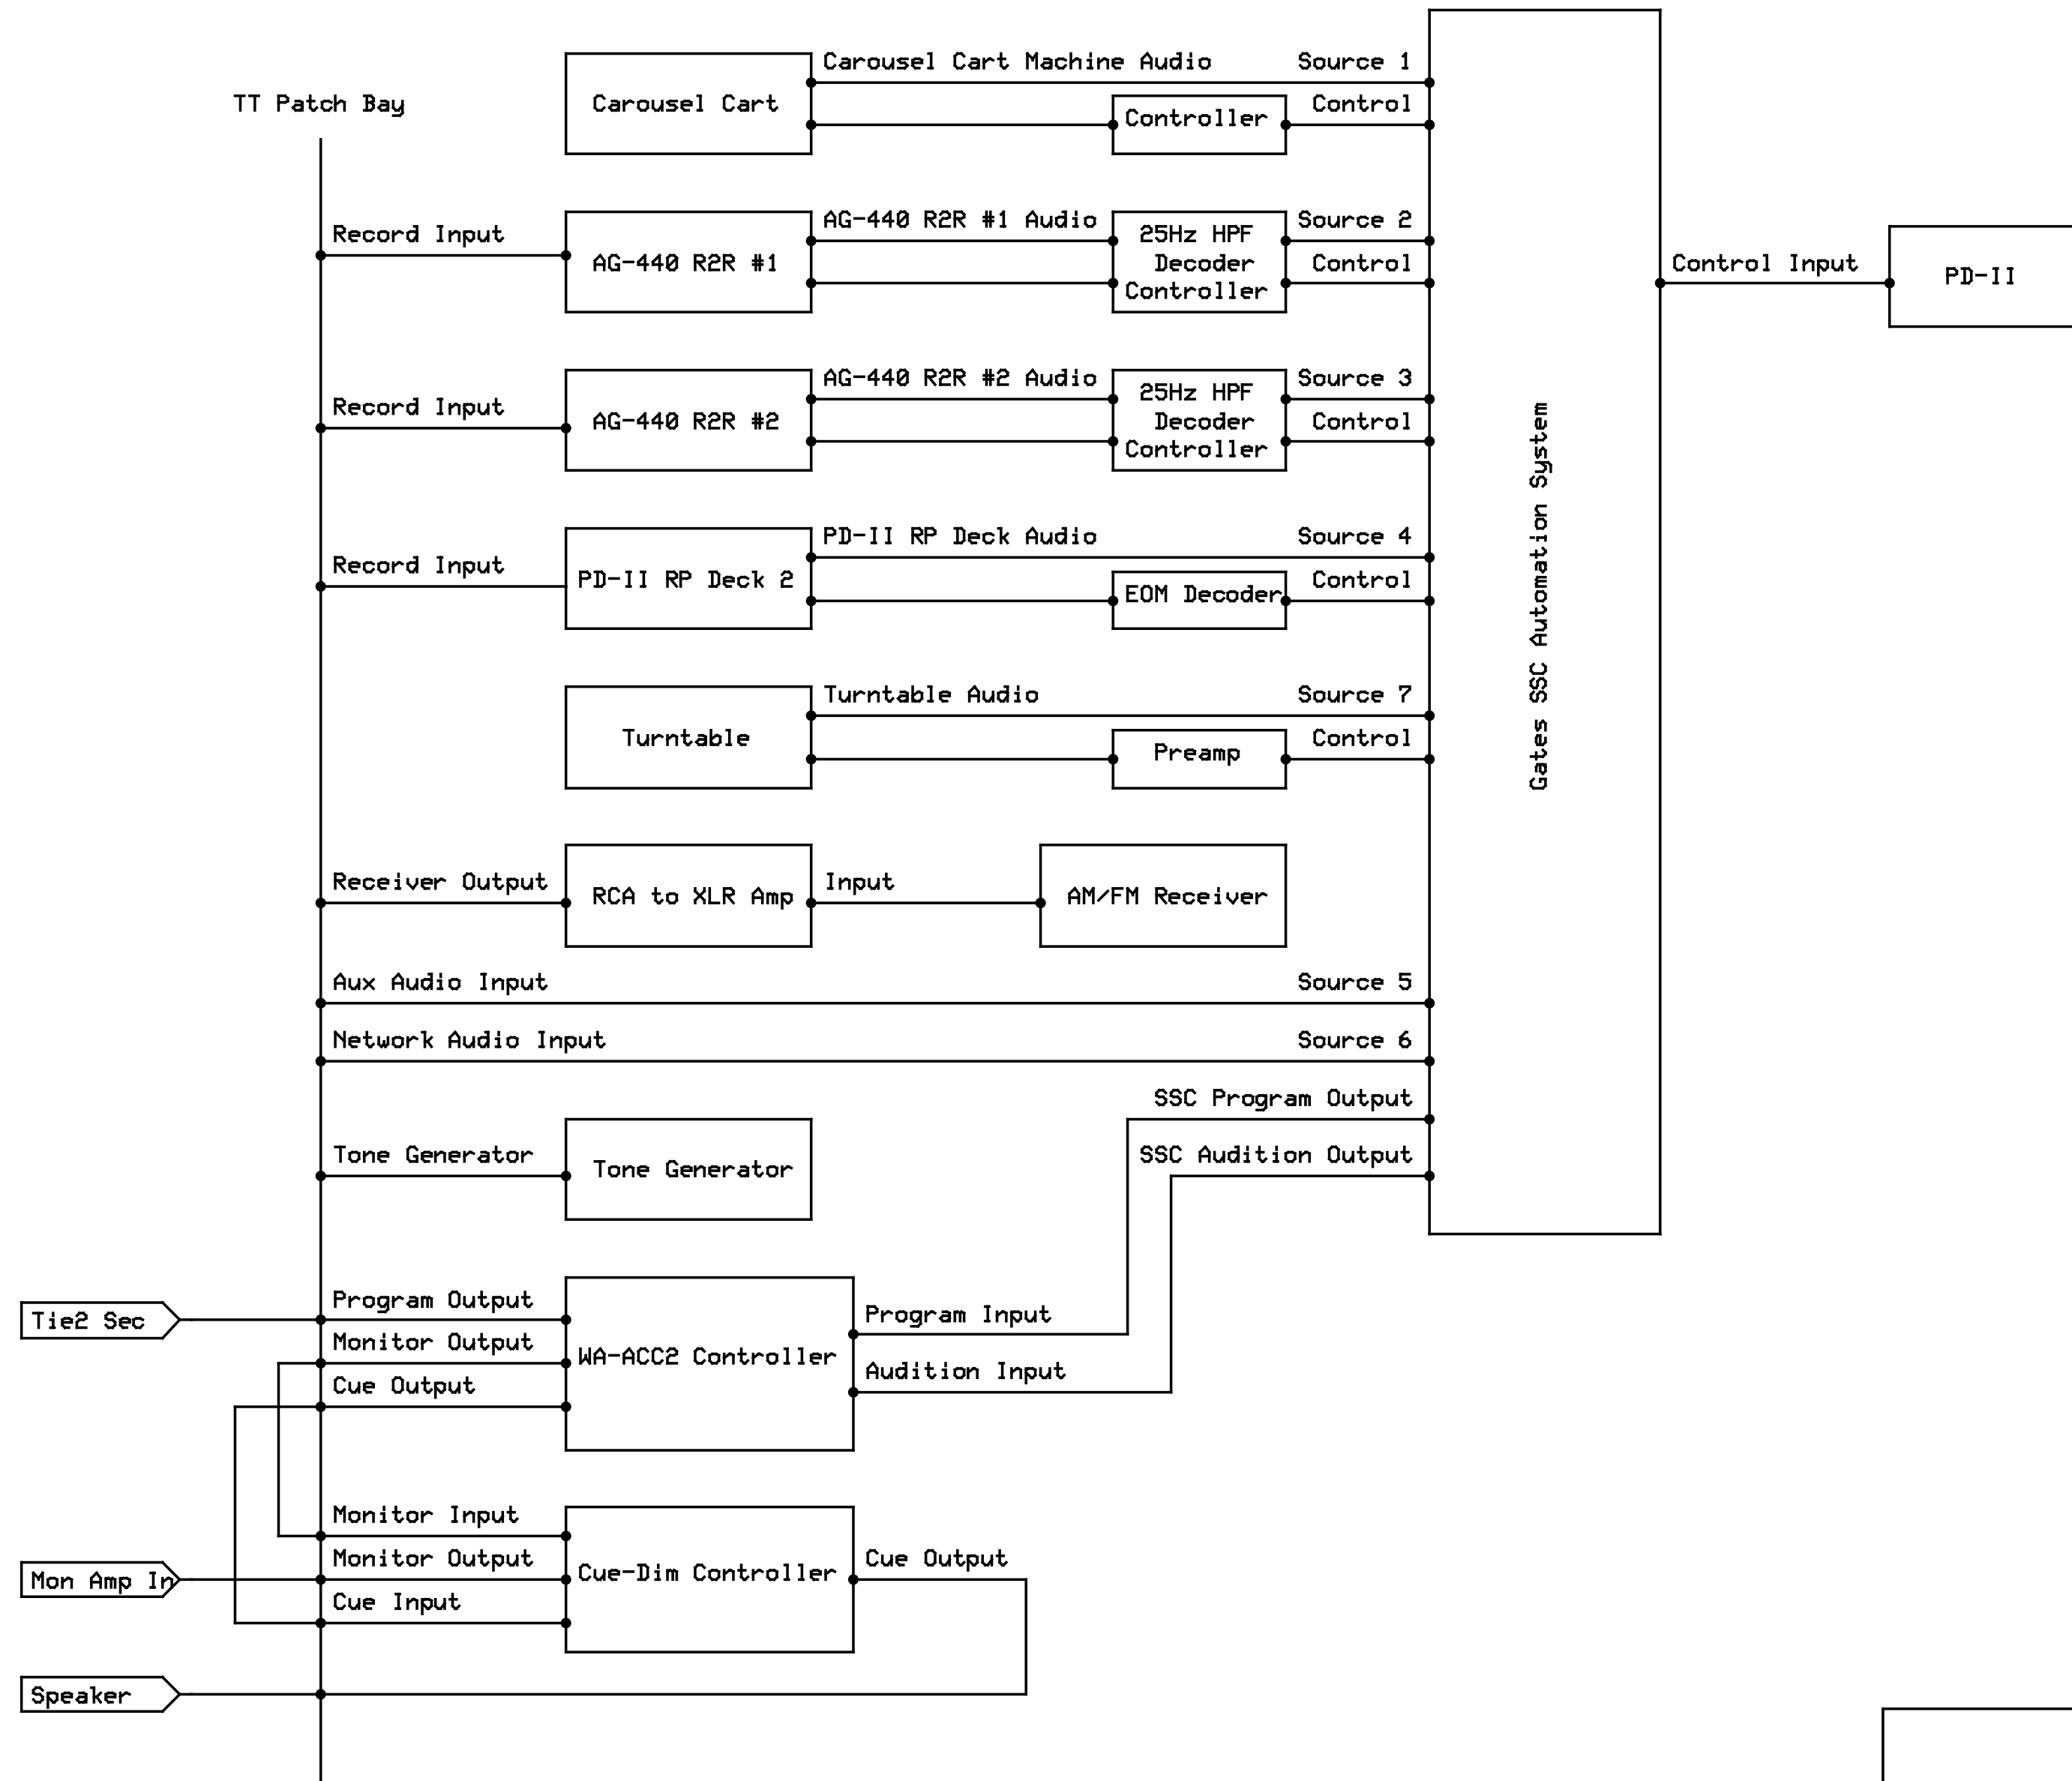

Note: All signal paths are stereo unless noted

WhitakerAudio		
Studio Three Automation System		
Jerry C Whitaker	Revision 0	Sheet #1 of 1
	11/02/2023	